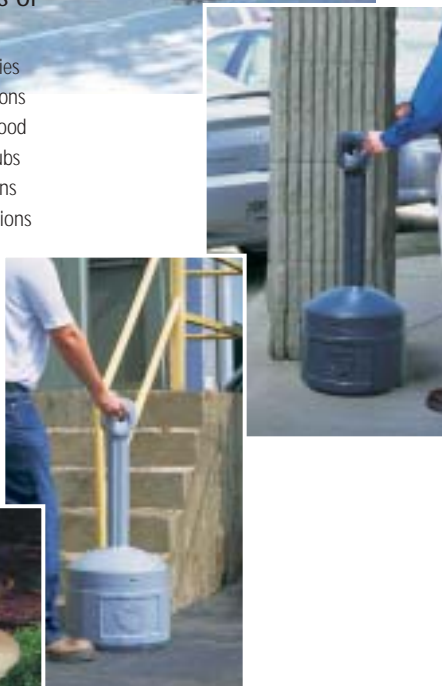

©2004 Justrite 891 (0411)