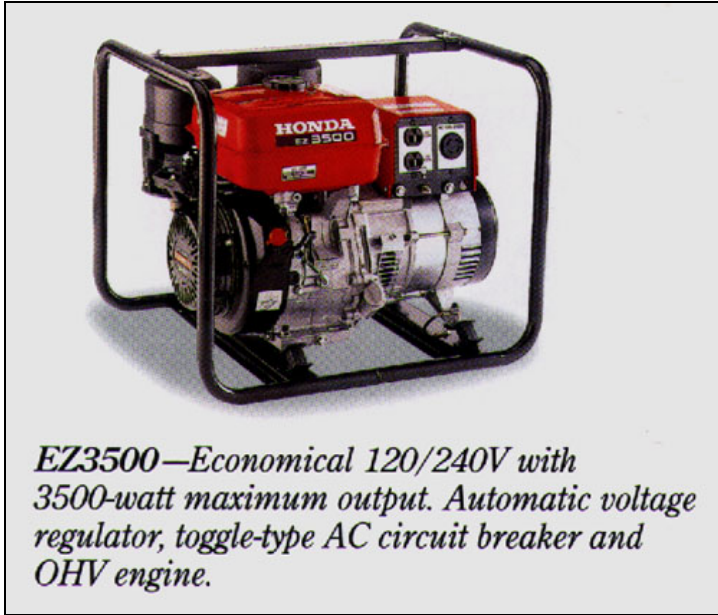

# HONDA EZ3500 GENERATOR

The EZ3500XK1C delivers 3,120 watts of peak output and is powered by the reliable Honda GX240 8 hp OHV four-stroke engine. With a continuous rated output of over 25 amps, the EZ3500 will operate most heavy duty electrical tools making it perfect for construction or a practical home stand-by power source.

Other standard features include 120 or 240 voltage, electronic ignition for dependable starts, low engine Oil Alert™ System, automatic voltage regulator, circuit breaker construction, high amperage twist lock receptacle and a full loop-type frame with rubber mounts.

## Features

Engine	8.0HP Single Cylinder, Overhead Valve
Displacement	242cc
AC output	120/240V 3500W max (29.2/14.6A) 3000W rated (25.0/12.5A)
Receptacles	C, G
DC output	N/A
Starting system	Recoil
Fuel tank capacity	1.6 gallons
Operational capacity on one tankfull**	Approx. 3.2 hrs
Dimensions (L x W x H)	23.8" x 19.5" x 19.4"
Noise level	72 dB
Dry weight	110 lbs.